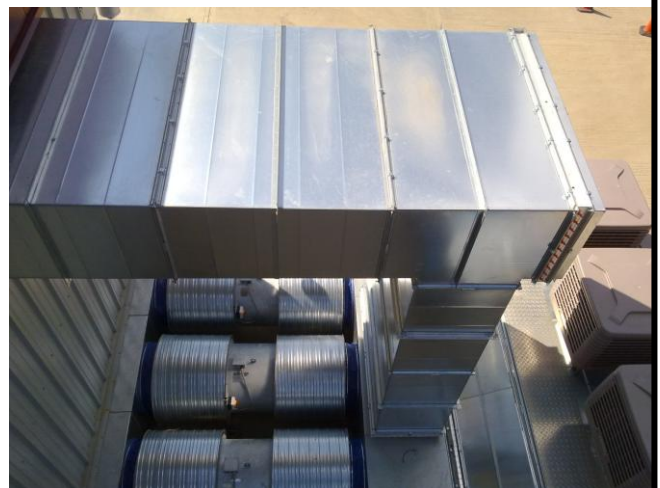

Consisting of three large floor mounted air handling unit assemblies made up of 18 EcoCooling units, an extraction and 'atempuration loop' and providing roof mounted extraction through 5 no. Celsius weathered natural vents, each measuring over 2,500mm wide by 3,200mm long.

This is the largest Evaporatively cooled Data Centre in Europe, resulting in a Power Usage Effectiveness (PUE) of around 1.2. Celsius have also installed a backup CRAC (Computer Room Air Conditioning) system within the facility using six 120KW units.

The whole system was financed with a Carbon Trust interest free Loan.

The above pictures show the five large Celsius natural vents on the roof to provide extraction from the area, and also the internal cold aisles with the floor grills introducing the cool air from the Celsius EcoCooling evaporative coolers.