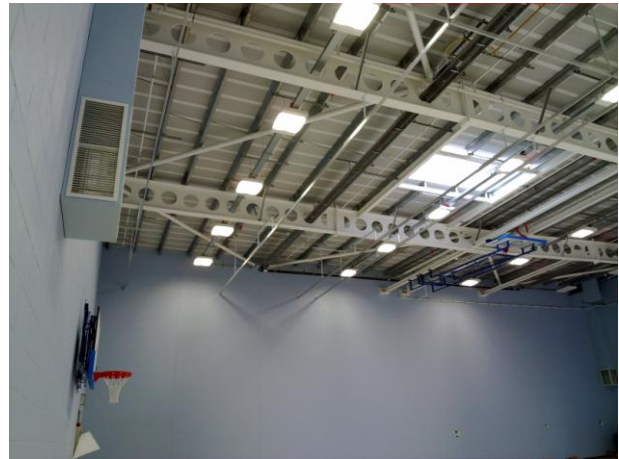

CELSIUS DESIGN LIMITED Tel **01926 887470** Fax **01926 335485**
www.celsiusdesign.co.uk email: info@celsiusdesign.co.uk